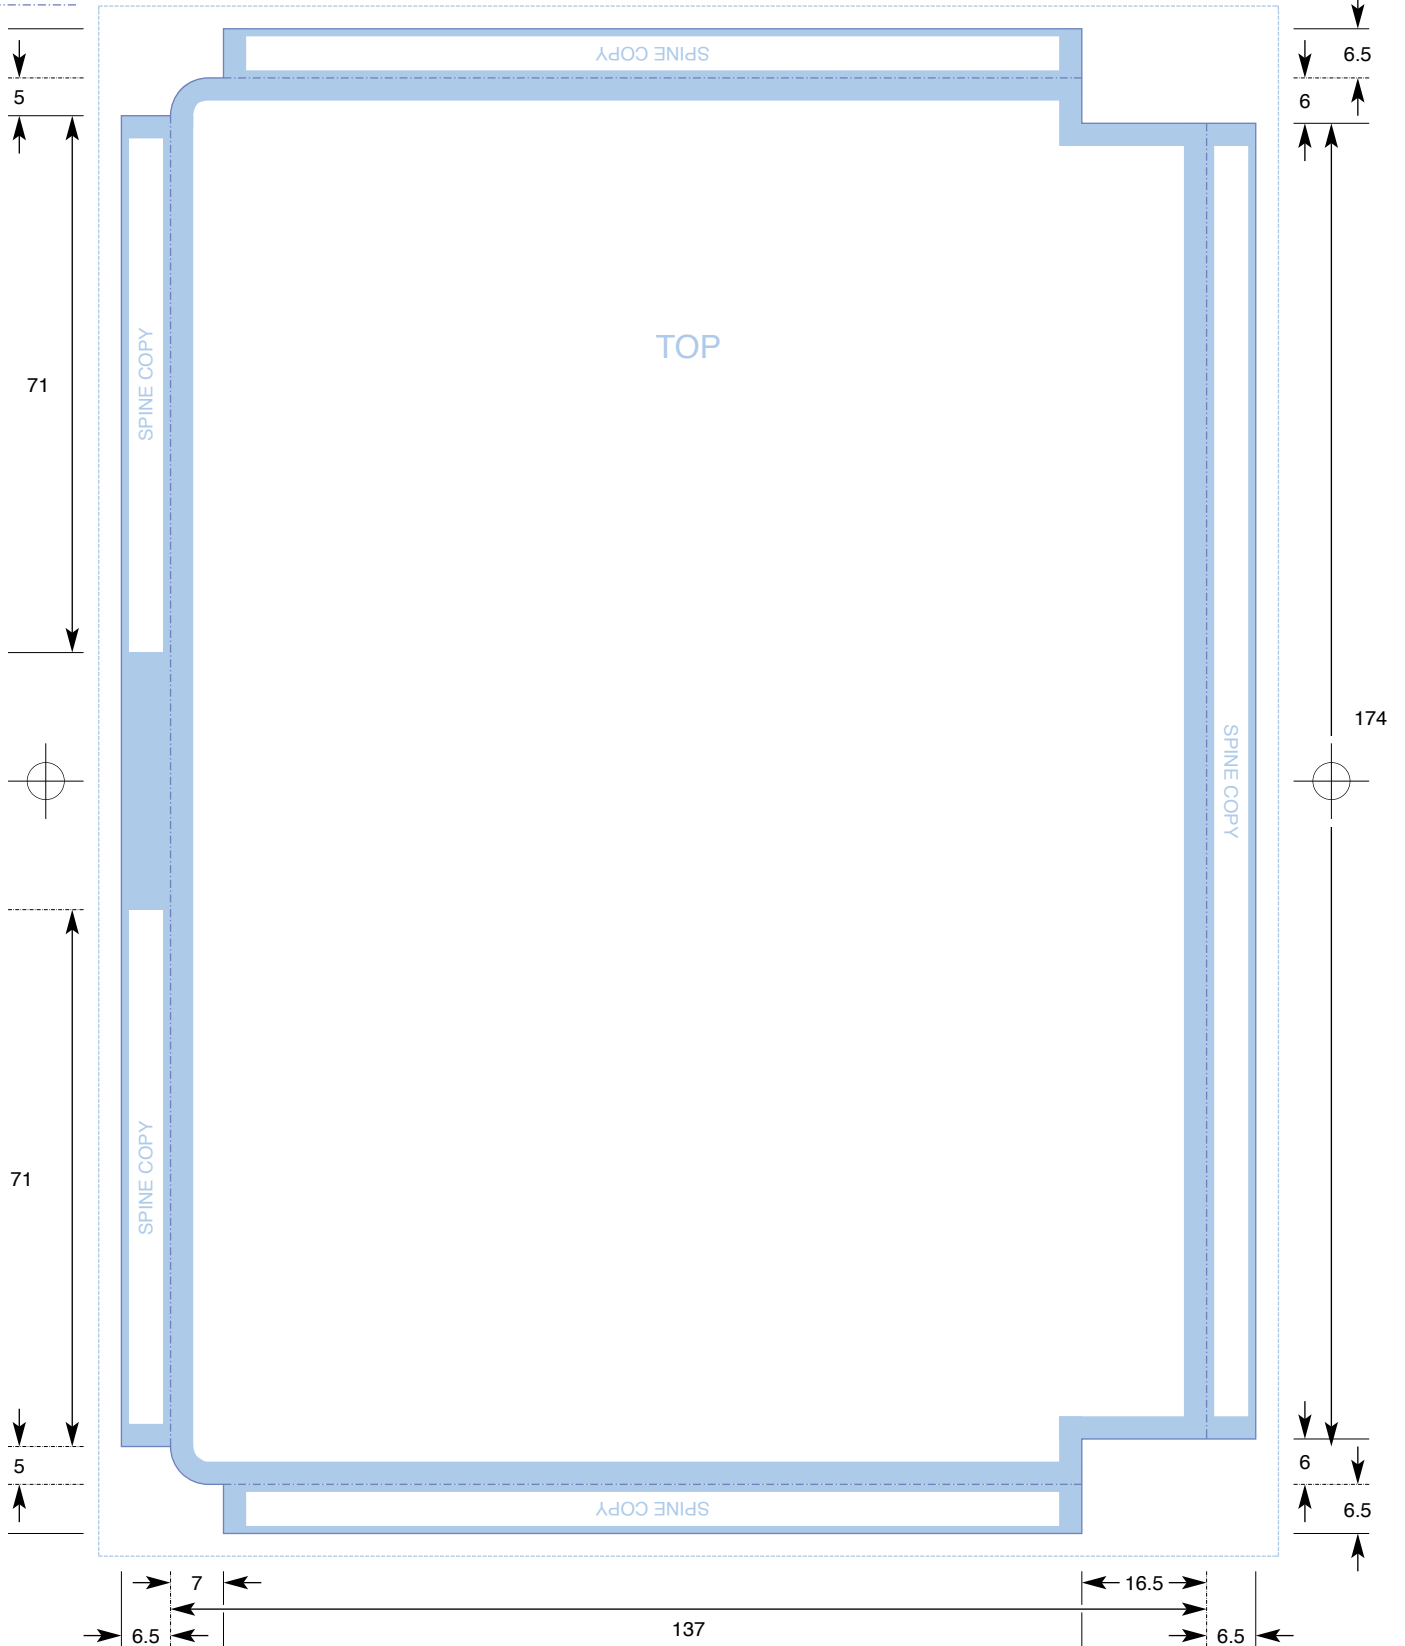

Key:
 No text area
 Bleed
 Trim
 Fold

CTP Template: DVD_INL3
DVD Super Jewel Box Bottom Inlay

Customer
 Catalogue No.
 Job Title

COLOURS
 CYAN
 MAGENTA
 YELLOW
 BLACK

PLEASE NOTE THIS TEMPLATE HAS BEEN CREATED USING SPECIFIC CO-ORDINATES REQUIRED FOR COMPUTER TO PLATE IMAGING AND IS NOT TO BE ALTERED, MOVED OR THE DOCUMENT SIZE CHANGED. ALL DIMENSIONS ARE IN MILLIMETRES. BLEED ALLOWANCE OF 3MM ON TRIMMED EDGES